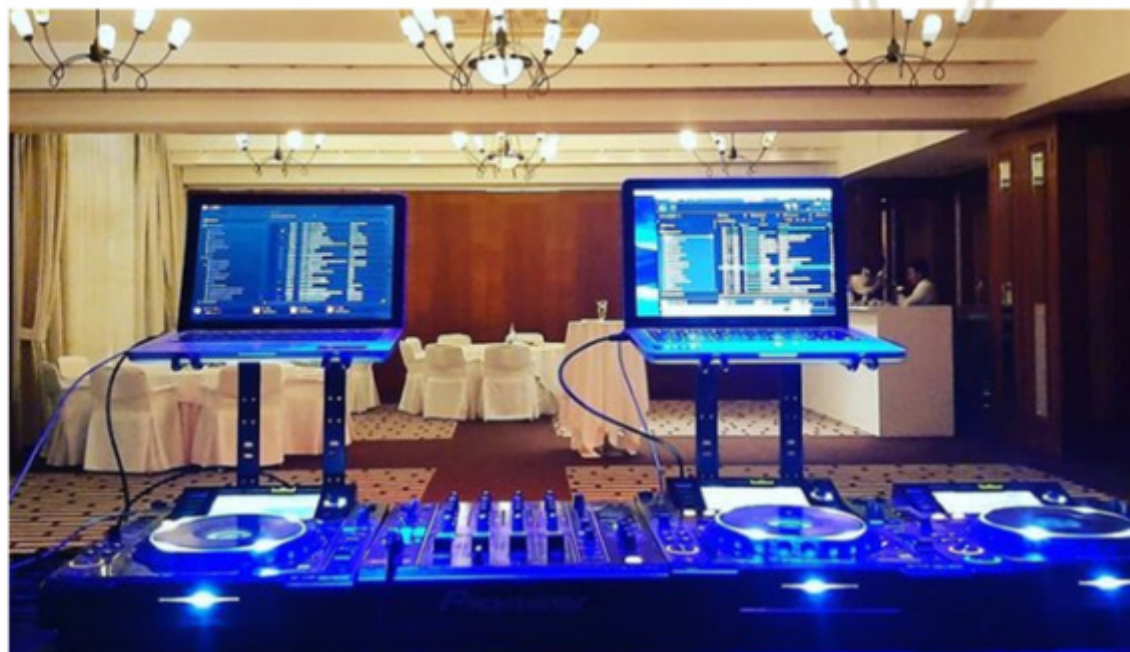

**ONLY YOU**

WEDDING SPELL • MALLORCA

**Location N°:** OY 220

**Type:** Hotel

**Zone:** South West

**Capacity:** up to 100 Pax outdoor