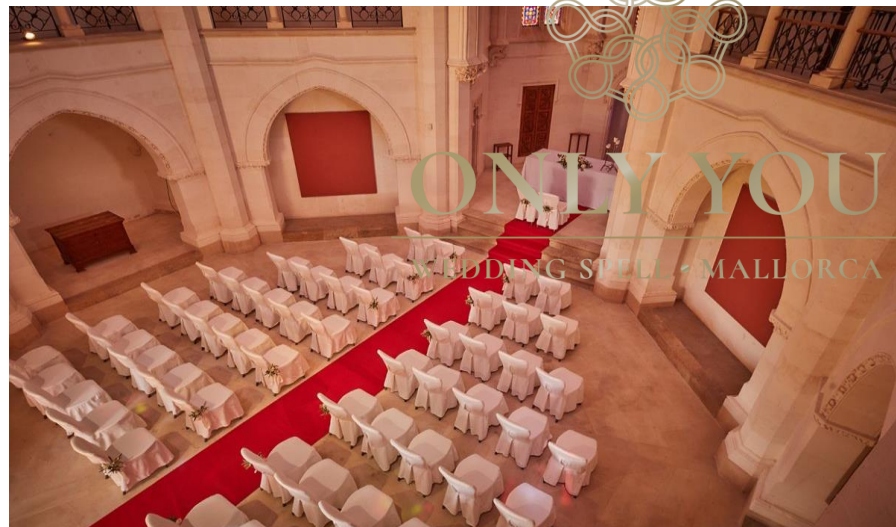

CAPACITY: Outdoor up to 200 Pax

ONLY  YOU

LOCATION N°: OY 076

TYPE: Resort & Spa

ZONE: South

CAPACITY: Outdoor up to 200 Pax

ONLY  YOU

LOCATION N°: OY 076