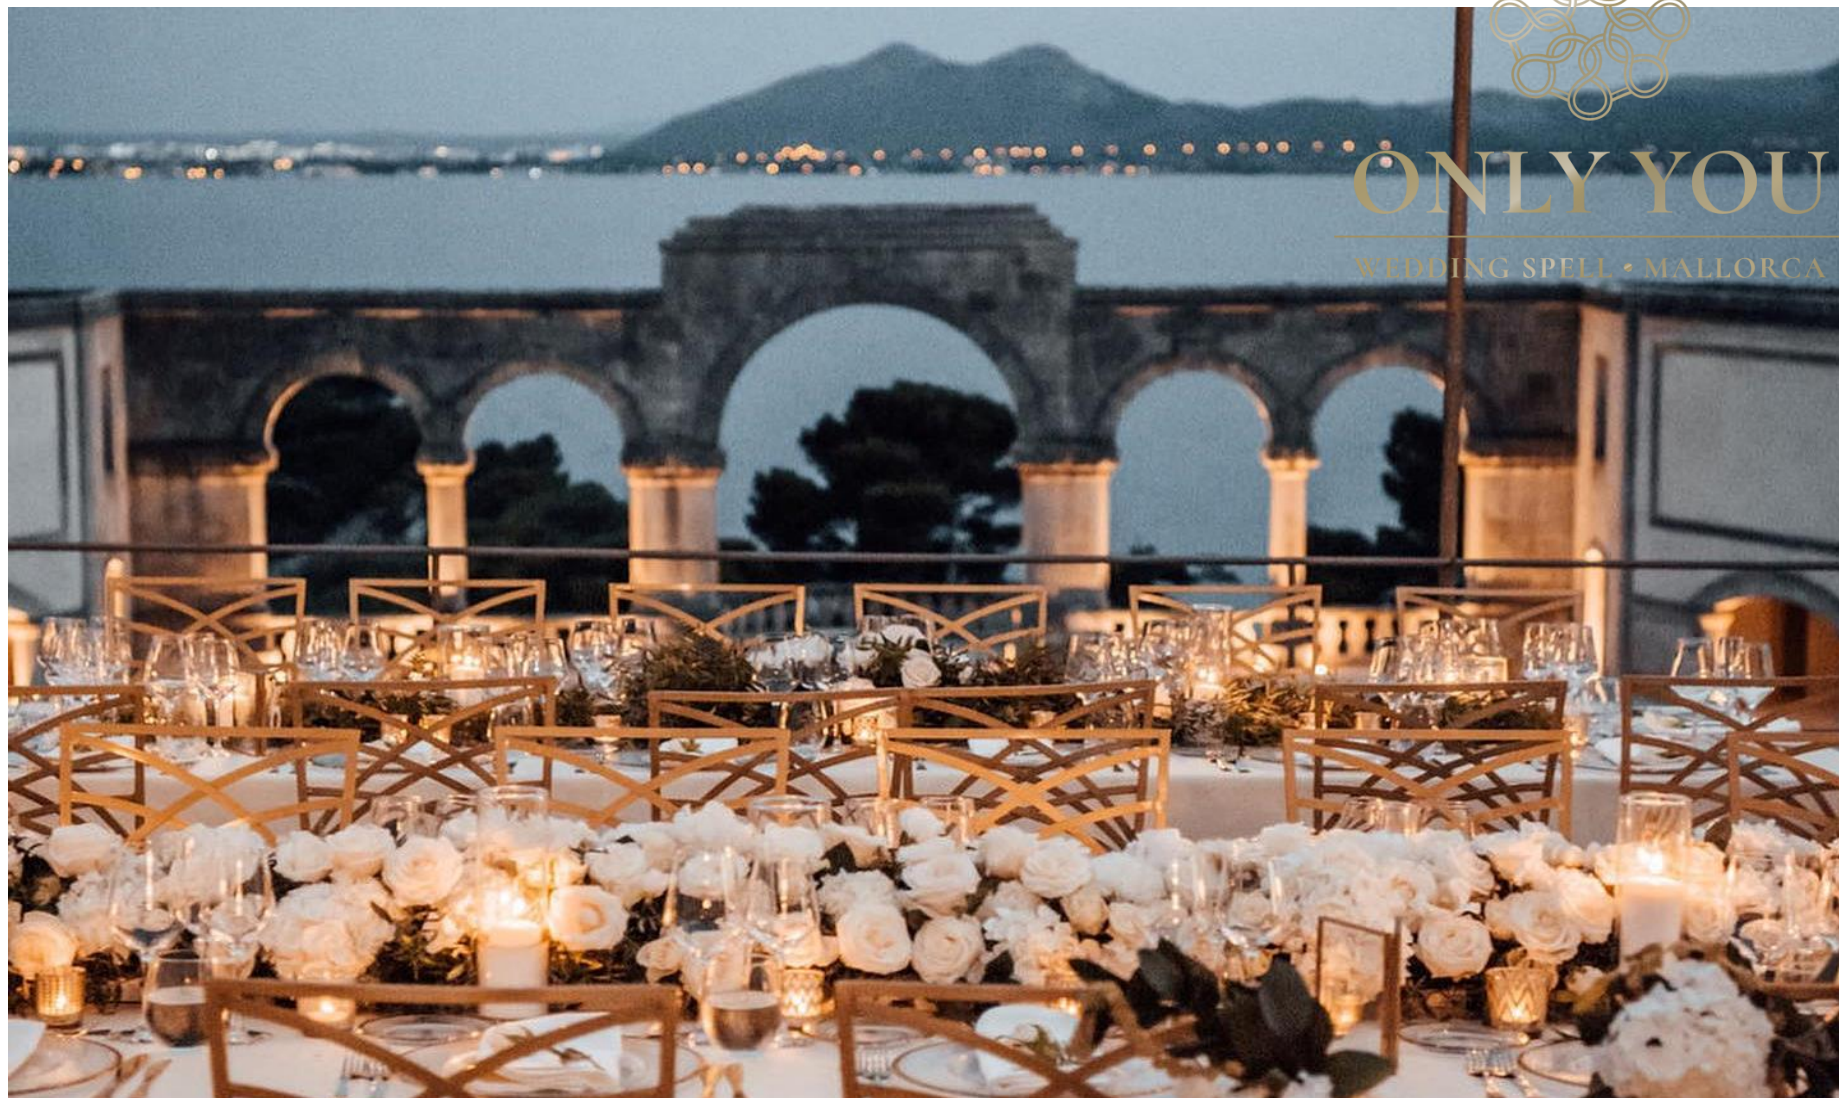

ONLY YOU

WEDDING SPELL • MALLORCA