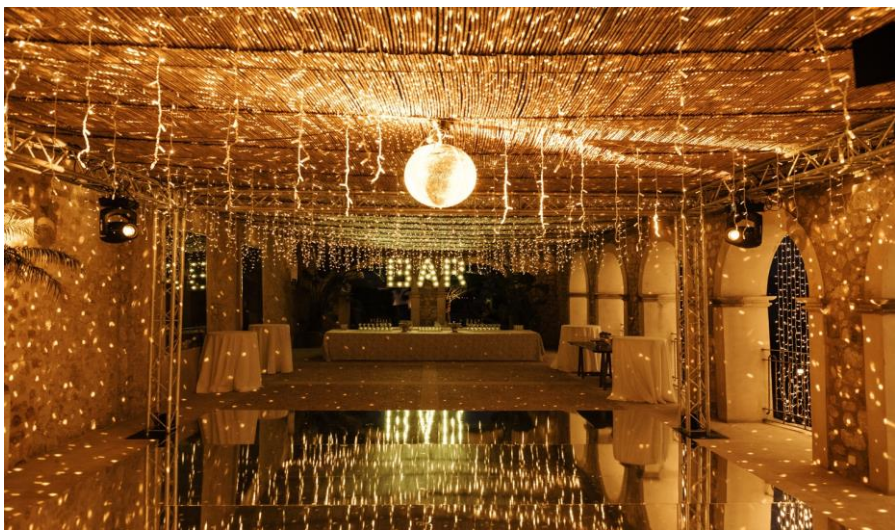

ONLY YOU

LOCATION N°: OY 001

TYPE: Fortress

ZONE: North

CAPACITY: up to 100 Pax