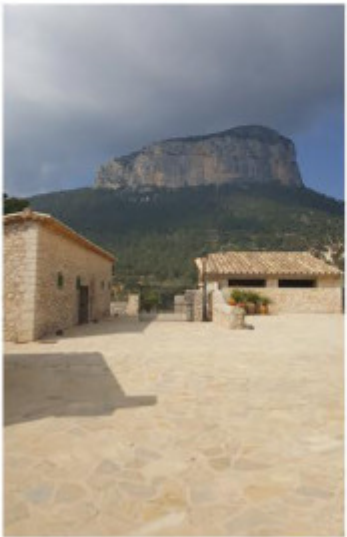

ONLY YOU

WEDDING SPELL • MALLORCA

Location N°: OY 012

Type: Event Finca

Capacity: up to 200 Pax outdoor

Zone: Center

Phone: +34 687 662 060 - info@onlyyou.wedding - www.onlyyou.wedding