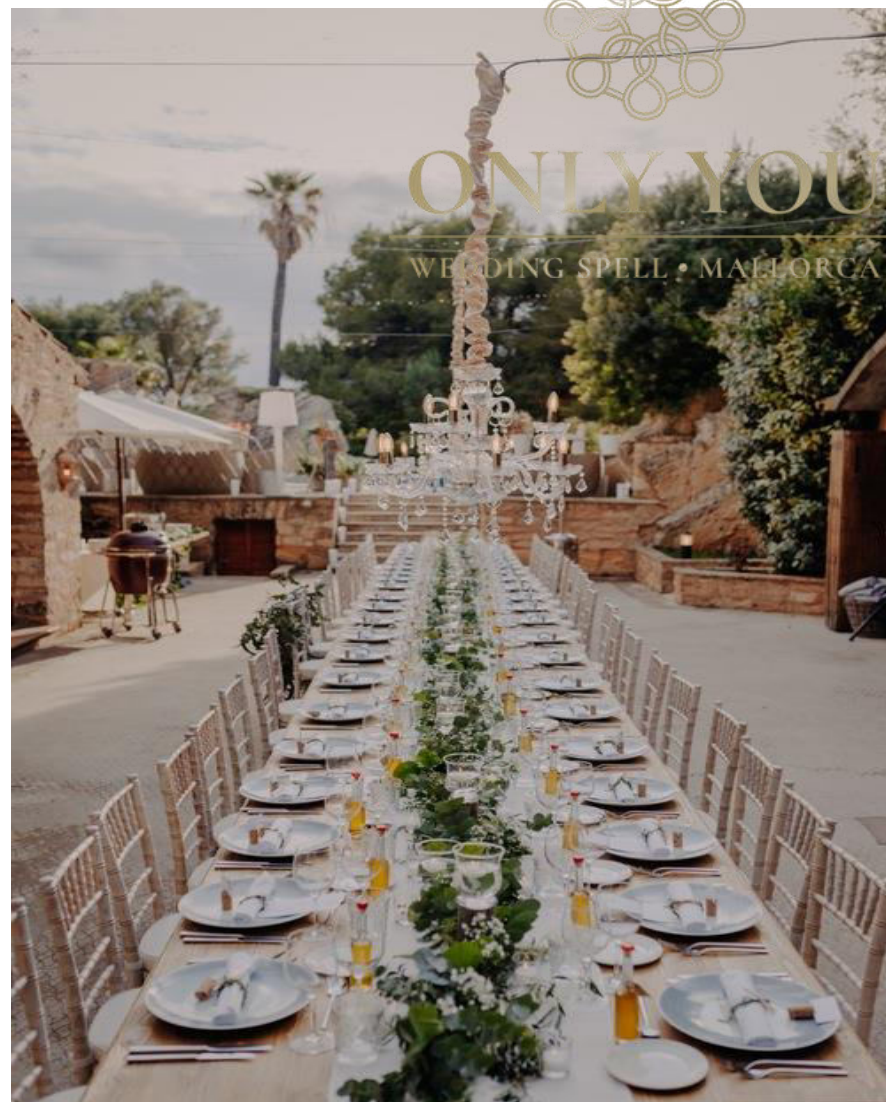

ONLY YOU

LOCATION N°: OY 222

TYPE: Boutique Finca

ZONE: North

CAPACITY: Up to 230 outdoor / 50 indoor