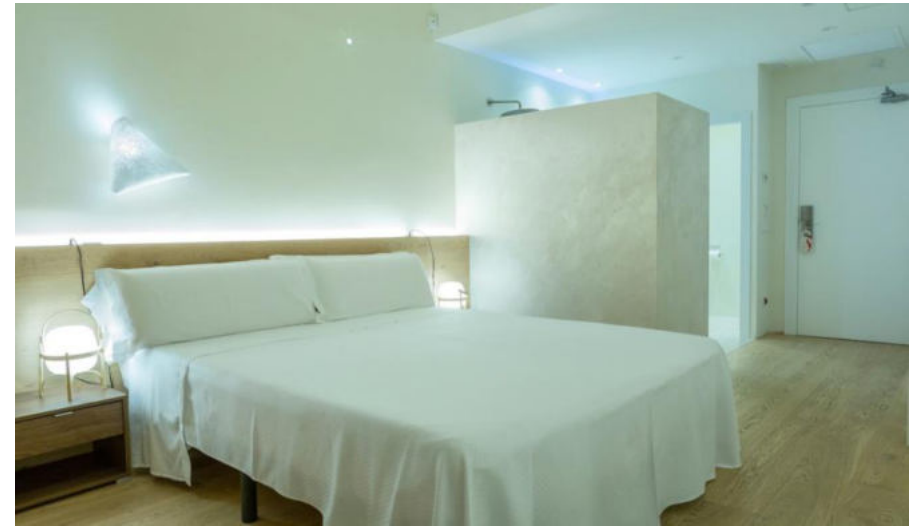

TYPE: Boutique Hotel

ZONE: North

CAPACITY: Up to 230 outdoor / 50 indoor

ONLY  YOU

LOCATION N°: OY 222

TYPE: Boutique Hotel

ZONE: North

CAPACITY: Up to 230 outdoor / 50 indoor