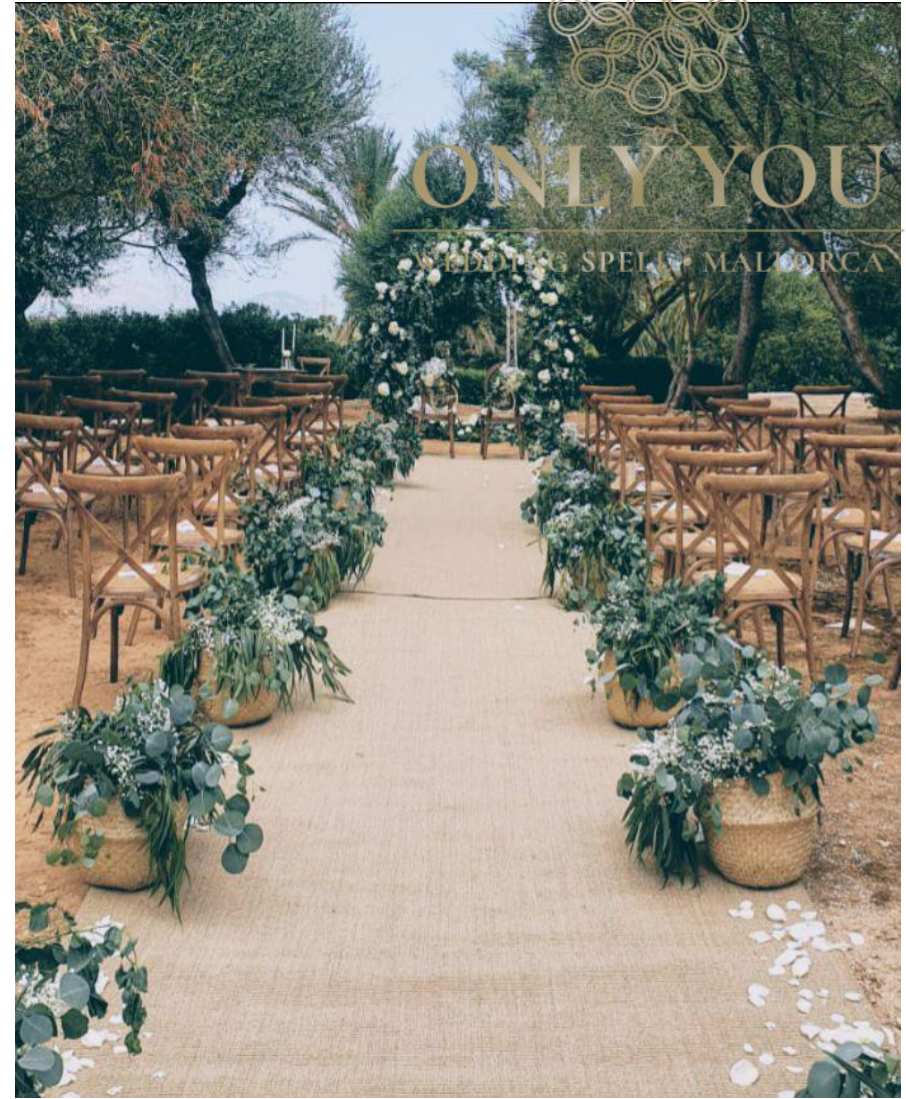

CAPACITY: Up to 230 outdoor / 50 indoor

ONLY  YOU

LOCATION N°: OY 222

TYPE: Boutique Finca

ZONE: North

CAPACITY: Up to 230 outdoor / 50 indoor

ONLY  YOU

LOCATION N°: OY 222